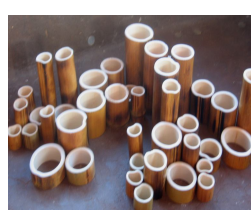

Bamboo Blocks

Small set ~ 25 blocks Price $90

Large set ~ 40 blocks Price $140

This amazing plant is utilised the world over. Comes in increments of 2x, 4x and 8x in various diameters including 1/2's.